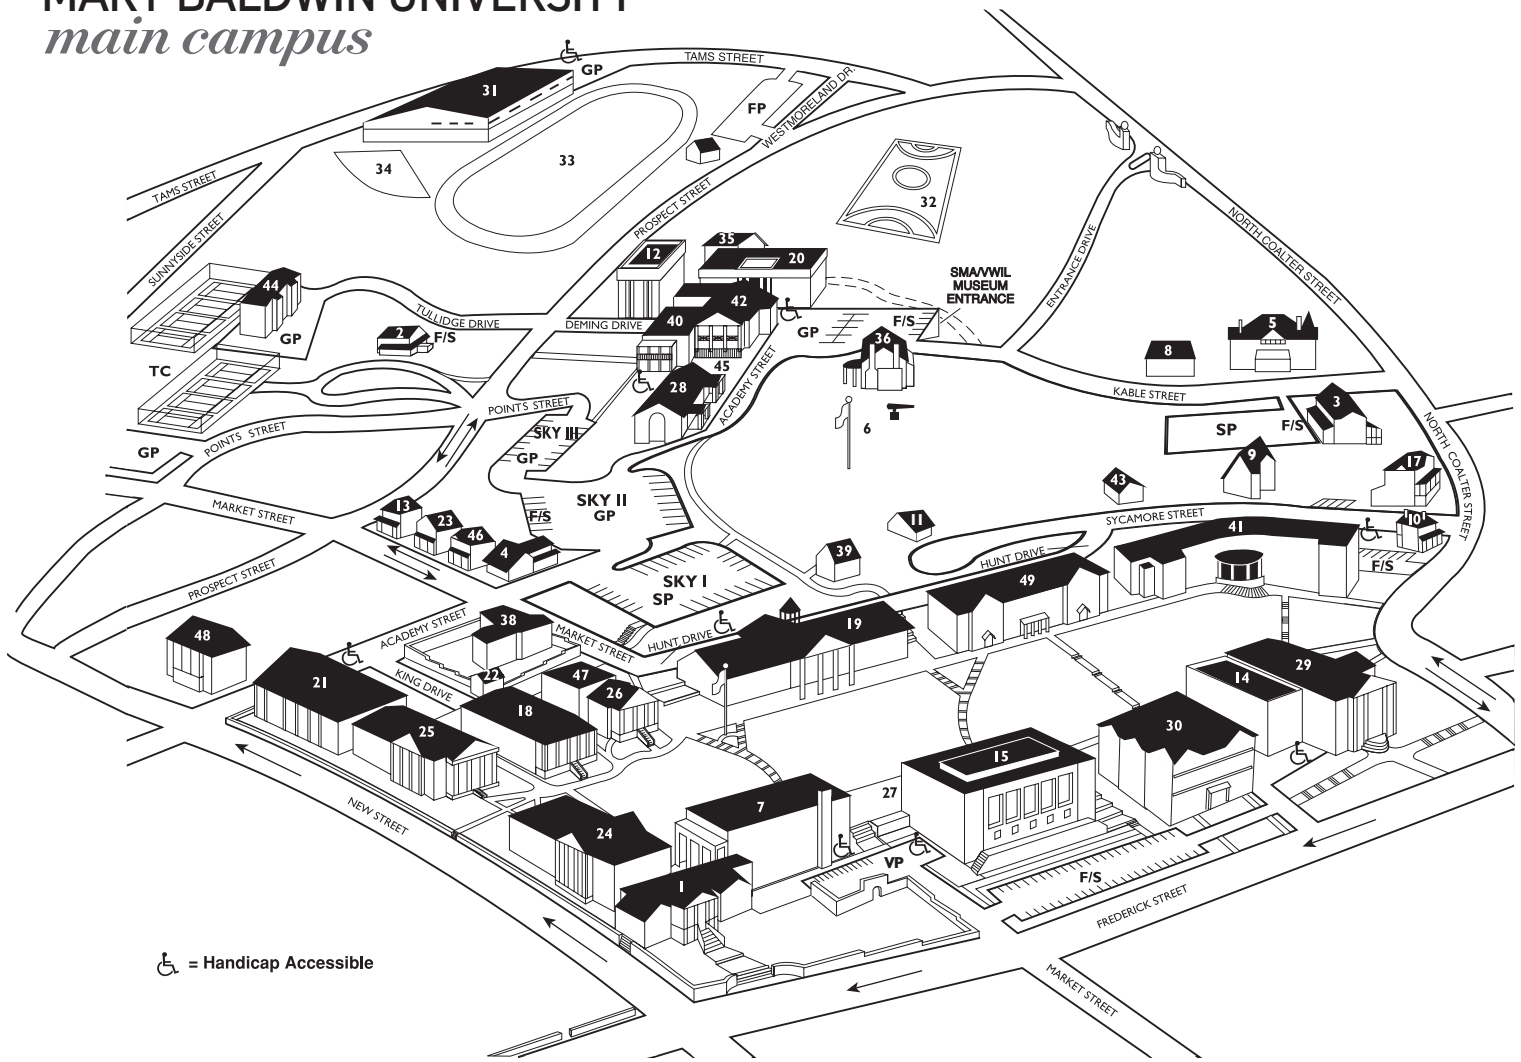

MARY BALDWIN UNIVERSITY

main campus

- | | | |
|---|---|--|
| 1 Administration Building
• Admissions and Financial Aid | 21 William Wayt King Residence Hall | 41 Samuel R. Spencer Jr. Residence Hall |
| 2 ADP House
• Baldwin Online and Adult Programs | 22 Little House | 42 Student Activities Center
• Business Office
• University Advancement |
| 3 Alumnae House | 23 Market Street House
• Virginia Women's Institute for Leadership | 43 Taylor House
• Campus Safety |
| 4 Blakely House
• Health Center | 24 Agnes R. McClung Residence Hall | 44 Tullidge Residence Hall |
| 5 Bowman House | 25 Baldwin Memorial Residence Hall | 45 Cynthia Haldenby Tyson Terrace |
| 6 Cannon Hill | 26 Flora McElwee Miller Chapel | 46 VWIL Supply House |
| 7 Carpenter Academic Hall
• College of Education
• University Café
• Post Office | 27 Barbara Kares Page Terrace | 47 Consuelo Slaughter Wenger Hall
• University Relations
• Registrar
• Spencer Center for Civic & Global Engagement |
| 8 Carriage House | 28 William G. Pannill Student Center | 48 Woodrow Terrace Residence House |
| 9 Chris House | 29 Jesse Cleveland Pearce Science Center | 49 Margaret C. Woodson Residence Hall |
| 10 Coalter Street Residence House | 30 PEG Center
• Program for the Exceptionally Gifted | |
| 11 Crone House | 31 Physical Activities Center | |
| 12 Bertie Murphy Deming Fine Arts Center
• Fletcher Collins, Jr. Theatre | 32 Lower Athletic Field | |
| 13 Edmondson House | 33 Upper Athletic Field/Track | |
| 14 James D. Francis Auditorium | 34 Softball Field | |
| 15 Martha Stackhouse Grafton Library
• Information Technology
• Support Services
• WHSV Studio | 35 Physical Plant | |
| 16 Grounds Building | 36 President's House | |
| 17 Hawpe House | 37 Prospect Street House | |
| 18 Hill Top Residence Hall | 38 Rose Terrace
• Sponsored Programs and Undergraduate Research
• Shakespeare and Performance | |
| 19 Lyda B. Hunt Dining Hall
• Campus Store
• Hunt Gallery
• Nuthouse | 39 Scott House | |
| 20 Kable Residence Hall | 40 Kable House
• Inclusive Excellence
• Personal and Professional Development
• Student Life | |
| | | FP Freshman Parking
F/S Faculty/Staff Parking
GP General Parking
SP Student Parking
TC Tennis Courts |