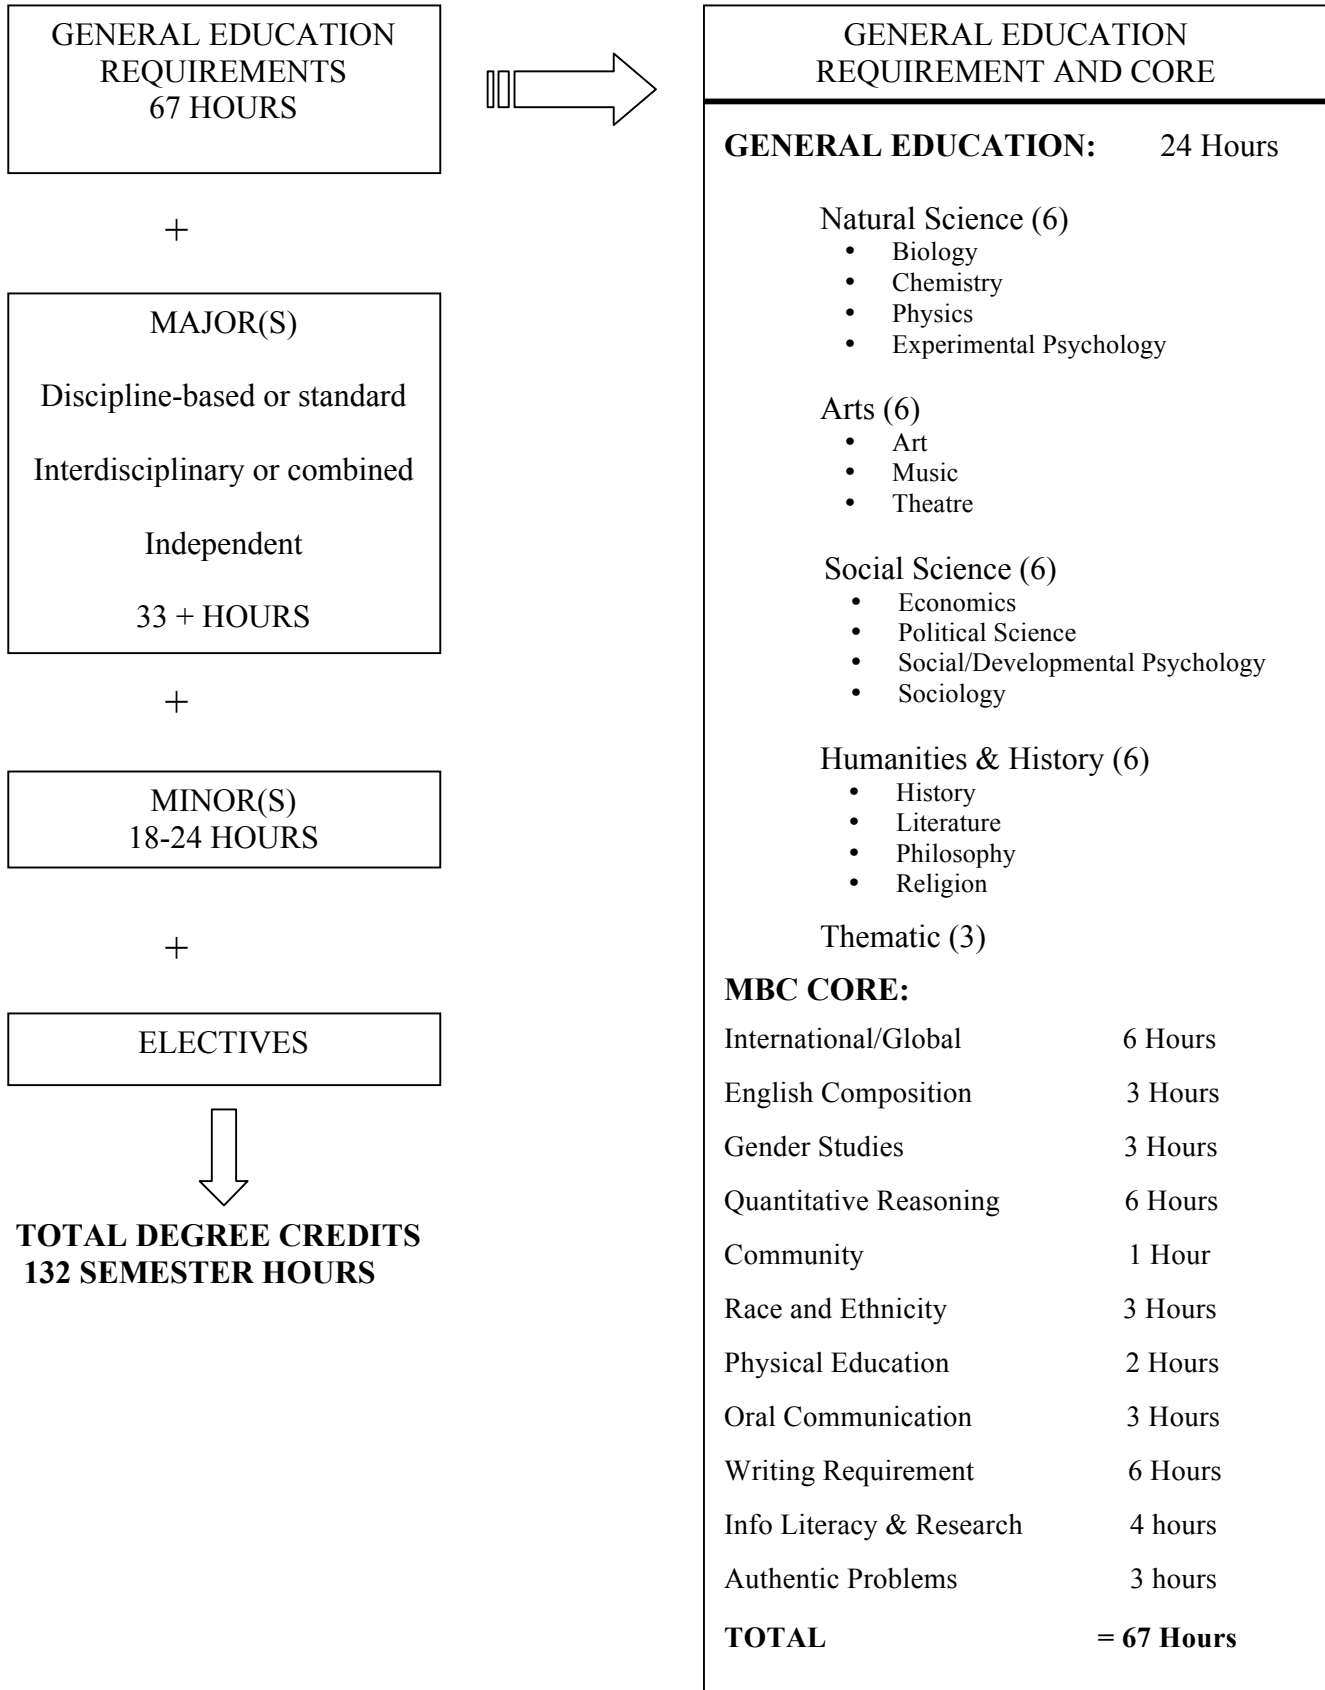

REQUIREMENTS FOR BACHELOR'S DEGREE*

Mary Baldwin College 2010-11

*Mary Baldwin College offers Bachelor of Arts, Bachelor of Science, and Bachelor of Social Work in selected majors at the Baccalaureate level.

Mary Baldwin College
Majors and Minors, 2010-2011

UNDERGRADUATE MAJORS

Bachelor of Arts offered in all majors except social work

*** Bachelor of Science also offered.**

American Studies
Anthropology/Sociology
*Applied Mathematics
Art – History
Art – Studio
Arts Management
Asian Studies
*Biology
*Business for a Sustainable Future
*Chemistry
Clinical Laboratory Science
Communication
*Computer Science/Mathematics
Criminal Justice
Economics
English
French
Health Care Administration
History
Independent (Individually Designed)
International Economics and Business
International Relations
Marketing Communication
*Mathematics
Mathematics – Applied
Music
Philosophy
Philosophy/Religion
*Physics
Political Science
*Psychology
Psychology/Sociology
Religion
Renaissance Studies
Social Work (BSW)
Sociology
Sociology/Anthropology
Sociology/Psychology
Spanish
Theatre

Five year dual degree programs:

Education (BA and MAT)

Shakespeare in Performance (BA and MLitt)

See the Education and Theatre course listings.

UNDERGRADUATE MINORS

African-American Studies
American Studies
Anthropology
Art – History
Art - Studio
Asian Studies
Biology
Business
Chemistry
Civic Engagement
Communication
Computer Information Systems
Computer Science
Creative Writing
Economics
Education
English
Film
French
Global Poverty and Development
Health Care Administration
Historic Preservation
History
Human Resource Management
Human Services
Latin-American Studies
Leadership Studies
Management
Marketing
Mathematics
Ministry
Music
Peacemaking and Conflict Resolution
Philosophy
Physics
Political Science
Psychology
Public Health
Public History
Religion
Sexuality and Gender Studies
Sociology
Spanish
Special Education
Theatre
U.S. Poverty Analysis
Women's Studies